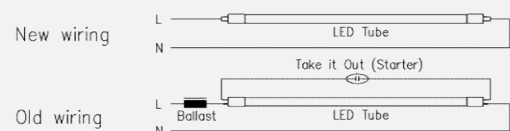

DIMENSION

LEDSAVE (THAILAND) CO.,LTD.

15/16 Moo 18 T.Bangphli-Yai A.Bangphli Samutprakan 10540 โทร. 02-045-4768-9 , แฟกซ์ 02-045-3884-5

Email : admin@ledsave.co.th , Line : @LEDSAVE , Facebook.com/Ledsave