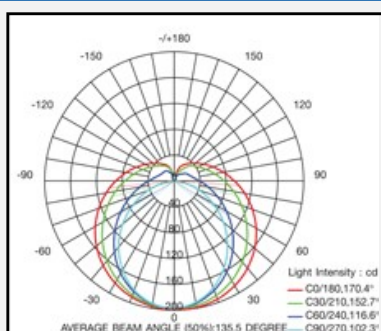

PHOTOMETRIC DATA