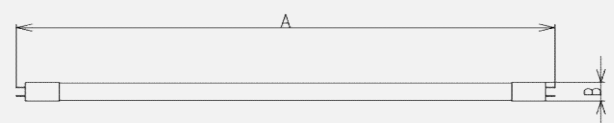

DIMENSION

LEDSAVE (THAILAND) CO.,LTD.

15/16 Moo 18 T.Bangphli-Yai A.Bangphli Samutprakan 10540 โทร. 02-045-4768-9 , แฟกซ์ 02-045-3884-5

Email : admin@ledsave.co.th , Line : @LEDSAVE , Facebook.com/Ledsave