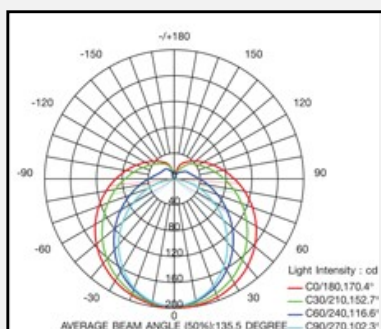

PHOTOMETRIC DATA