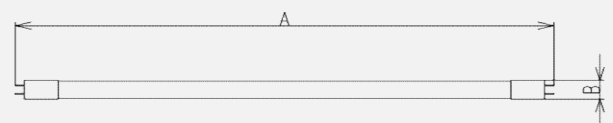

DIMENSION

LEDSAVE (THAILAND) CO.,LTD.

15/16 Moo 18 T.Bangphli-Yai A.Bangphli Samutprakan 10540 โทร. 02-045-4768-9 , แฟกซ์ 02-045-3884-5

Email : admin@ledsave.co.th , Line : @LEDSAVE , Facebook.com/Ledsave