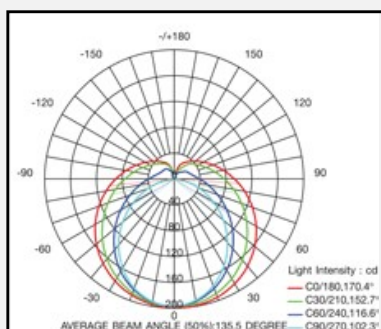

SPECIFICATION

Product Model	T8-09N
Power	9W
Lumen	1,200 Lumen
Lumen/Watt	133 Lumen/Watt
Input Voltage	AC100-240V , 50-60 Hz
Power Factor	PF > 0.95 +/- 2%
Operation Temperature	- 40°C to 70°C
Color Temperature (CCT)	2,700 / 5,000 / 6,500 K
Color Rendering (Ra)	CRI > 80
Material	Aluminium + PC
Beam Angle	140 °
IP Rate	IP 30
THDi (%)	< 15%
Life Time	50,000 Hrs.
Dimension (AxB)	600xØ26 mm.
Weight	180 g.

PHOTOMETRIC DATA

DIMENSION